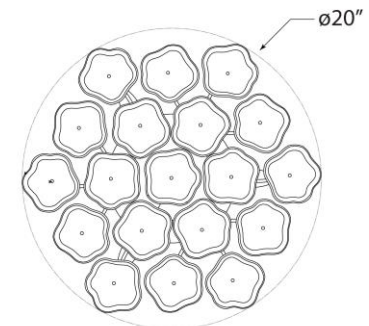

TEAR SHEET

Leighton Medium Flush Mount

Item # KS 4065SB-BLS

Designer: kate spade new york

Height: 7.5"

Width: 20"

Canopy: 8" Round

Finishes: PN, SB

Glass Options: BLS, CRE

Socket: 3 - E12 Candelabra

Wattage: 3 - 40 B11

Weight: 8 Pounds

Side View

Bottom View