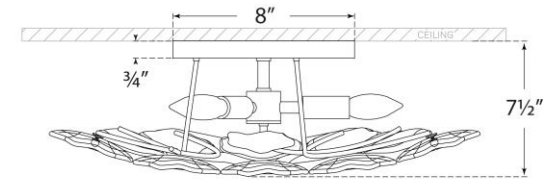

TEAR SHEET

Leighton Medium Flush Mount

Item # KS 4065SB-BLS

Designer: kate spade new york

Height: 7.5"

Width: 20"

Canopy: 8" Round

Finishes: PN, SB

Glass Options: BLS, CRE

Socket: 3 - E12 Candelabra

Wattage: 3 - 40 B11

Weight: 8 Pounds

Side View

Bottom View