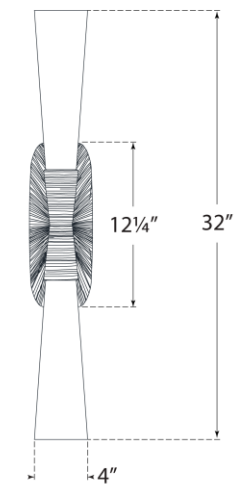

TEAR SHEET

Utopia 32" Double Bath Sconce

Item # KW 2045G-WG

Designer: Kelly Wearstler

Height: 32"

Width: 4.75"

Extension: 5"

Backplate: 4.75" x 12.25" Rectangle

Finishes: AI, G, PN

Glass Options: WG

Socket: 2 - E26 Keyless

Wattage: 2 - 12 LED T10

Weight: 6 Pounds

Note: Bulbs Included

Top View

Side View

Front View