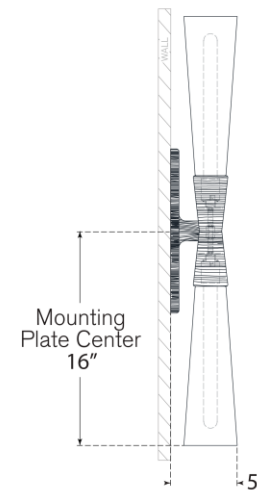

TEAR SHEET

Utopia 32" Double Bath Sconce

Item # KW 2045G-WG

Designer: Kelly Wearstler

Height: 32"

Width: 4.75"

Extension: 5"

Backplate: 4.75" x 12.25" Rectangle

Finishes: AI, G, PN

Glass Options: WG

Socket: 2 - E26 Keyless

Wattage: 2 - 12 LED T10

Weight: 6 Pounds

Note: Bulbs Included

Top View

Side View

Front View