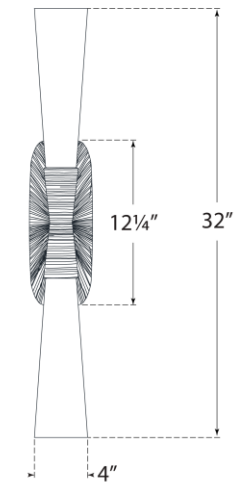

TEAR SHEET

Utopia 32" Double Bath Sconce

Item # KW 2045PN-WG

Designer: Kelly Wearstler

Height: 32"

Width: 4.75"

Extension: 5"

Backplate: 4.75" x 12.25" Rectangle

Finishes: AI, G, PN

Glass Options: WG

Socket: 2 - E26 Keyless

Wattage: 2 - 12 LED T10

Weight: 6 Pounds

Note: Bulbs Included

Top View

Side View

Front View