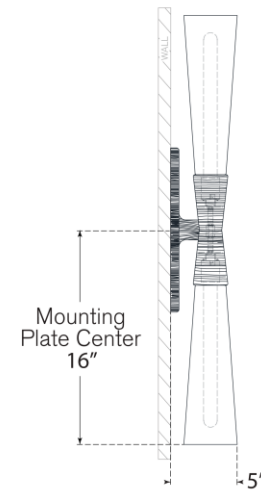

TEAR SHEET

Utopia 32" Double Bath Sconce

Item # KW 2045PN-WG

Designer: Kelly Wearstler

Height: 32"

Width: 4.75"

Extension: 5"

Backplate: 4.75" x 12.25" Rectangle

Finishes: AI, G, PN

Glass Options: WG

Socket: 2 - E26 Keyless

Wattage: 2 - 12 LED T10

Weight: 6 Pounds

Note: Bulbs Included

Top View

Side View

Front View