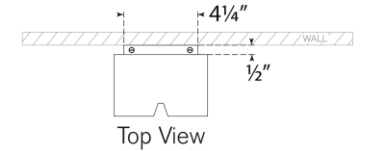

TEAR SHEET

Vernet 24" Sconce

Item # PCD 2251BZ/L

Designer: Paloma Contreras

Height: 24"

Width: 5.5"

Extension: 4"

Backplate: 4.25" x 23.25" Rectangle

Finishes: BZ/L, HAB/L, PN/L

Lightsource: Dedicated LED

Wattage: 18w (2100lm)

Weight: 8 Pounds

Note: UL Only

Top View

Side View

Front View