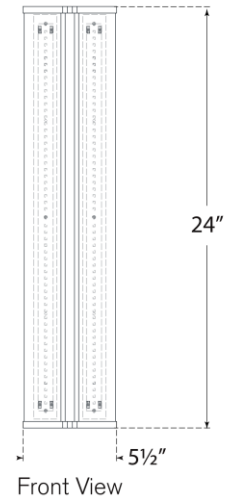

TEAR SHEET

Vernet 24" Sconce

Item # PCD 2251BZ/L

Designer: Paloma Contreras

Height: 24"

Width: 5.5"

Extension: 4"

Backplate: 4.25" x 23.25" Rectangle

Finishes: BZ/L, HAB/L, PN/L

Lightsource: Dedicated LED

Wattage: 18w (2100lm)

Weight: 8 Pounds

Note: UL Only

Top View

Side View

Front View