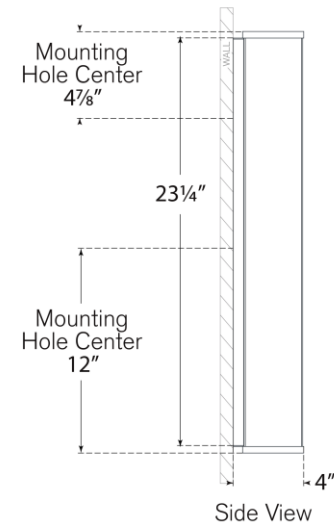

TEAR SHEET

Vernet 24" Sconce

Item # PCD 2251BZ/L

Designer: Paloma Contreras

Height: 24"

Width: 5.5"

Extension: 4"

Backplate: 4.25" x 23.25" Rectangle

Finishes: BZ/L, HAB/L, PN/L

Lightsource: Dedicated LED

Wattage: 18w (2100lm)

Weight: 8 Pounds

Note: UL Only

Top View

Side View

Front View