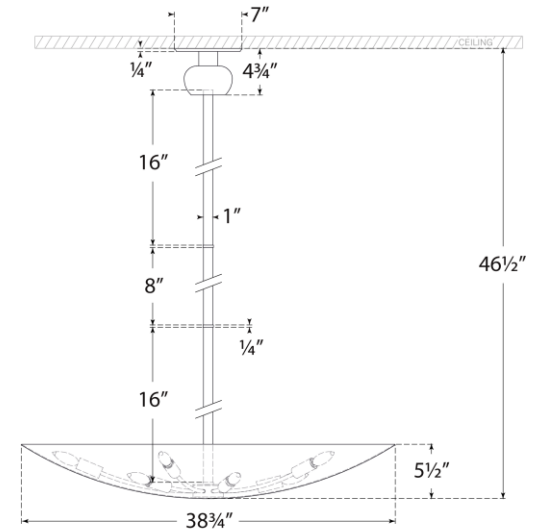

TEAR SHEET

Comtesse XL Uplight Chandelier

Item # PCD 5116HAB

Designer: Paloma Contreras

O/A Height: 46.5"

Fixture Height: 5.5"

Min. Custom Height: 15.75"

Width: 38.75"

Canopy: 7" Round

Finishes: BZ, HAB, PN

Socket: 10 - E12 Candelabra

Wattage: 10 - 6.5 LED B11

Weight: 37 Pounds

Note: Custom Height Available

Top View

Front View