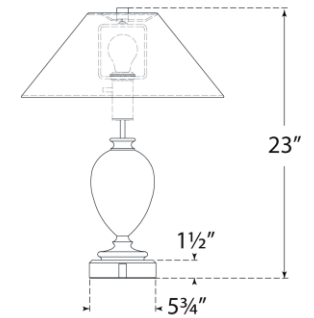

TEAR SHEET

Phial Large Display Form Table Lamp

Item # RB 3090CG/WI-L

Designer: Ray Booth

Height: 23.25"

Width: 17.5"

Base: 5.75" x 9.75" Decorative

Finishes: CG/WI, EG/WI

Shade Treatments: L

Shade Details: 6" x 17.5" x 9.25"

Lightsource: E26 Dimmer and Dedicated LED

Wattage: 15 LED A19 and 9w(1080lm)

Weight: 11 Pounds

Note: UL Only

Side View

Front View