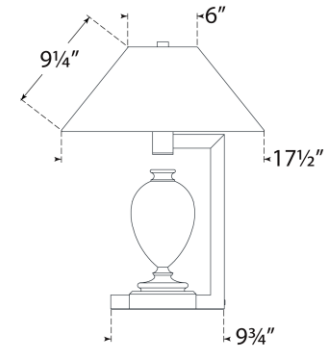

TEAR SHEET

Phial Large Display Form Table Lamp

Item # RB 3090CG/WI-L

Designer: Ray Booth

Height: 23.25"

Width: 17.5"

Base: 5.75" x 9.75" Decorative

Finishes: CG/WI, EG/WI

Shade Treatments: L

Shade Details: 6" x 17.5" x 9.25"

Lightsource: E26 Dimmer and Dedicated LED

Wattage: 15 LED A19 and 9w(1080lm)

Weight: 11 Pounds

Note: UL Only

Side View

Front View