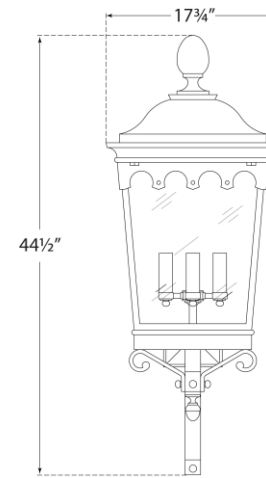

## Rosedale Grand Large Bracketed Wall Lantern

Item # RC 2049FR-CG

Designer: Rudolph Colby

Height: 44.5"

Width: 17.75"

Extension: 21.5"

Backplate: 6" Square

Finishes: FR

Glass Options: CG

Socket: 4 - E26 Keyless

Wattage: 4 - 40 B11

Weight: 6 Pounds

Bottom View

Side View