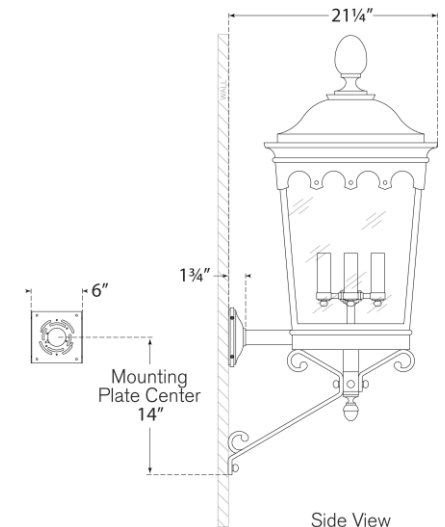

## Rosedale Grand Large Bracketed Wall Lantern

Item # RC 2049FR-CG

Designer: Rudolph Colby

Height: 44.5"

Width: 17.75"

Extension: 21.5"

Backplate: 6" Square

Finishes: FR

Glass Options: CG

Socket: 4 - E26 Keyless

Wattage: 4 - 40 B11

Weight: 6 Pounds

Bottom View

Side View