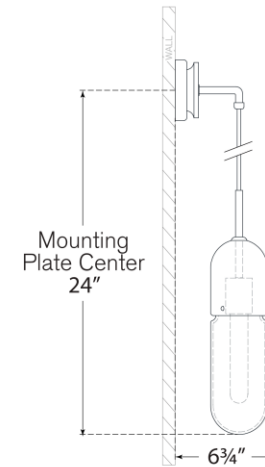

## Junio Wall Light

Item # TOB 2645HAB-FG

Designer: Thomas O'Brien

Height: 26"

Width: 4.25"

Extension: 6.75"

Backplate: 4.25" Round

Finishes: BZ/HAB, HAB, PN

Glass Options: CG, FG

Socket: E26 Keyless

Wattage: 8 LED T10

Weight: 5 Pounds

Top View

Side View

Front View