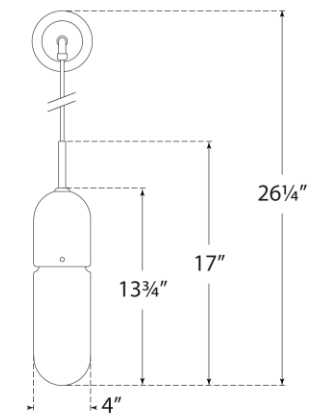

## Junio Wall Light

Item # TOB 2645HAB-FG

Designer: Thomas O'Brien

Height: 26"

Width: 4.25"

Extension: 6.75"

Backplate: 4.25" Round

Finishes: BZ/HAB, HAB, PN

Glass Options: CG, FG

Socket: E26 Keyless

Wattage: 8 LED T10

Weight: 5 Pounds

Top View

Side View

Front View