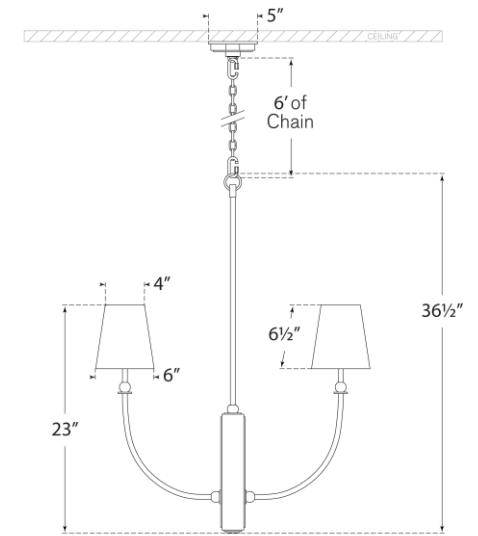

## Hulton Medium Chandelier

Item # TOB 5189PN-L

Designer: Thomas O'Brien

Height: 36.5"

Width: 28"

Canopy: 5" Square

Finishes: PN

Shade Treatments: L

Shade Details: 4" x 6" x 6.5"

Socket: 4 - E12 Candelabra

Wattage: 4 - 40 B11

Weight: 31 Pounds

Top View

Side View