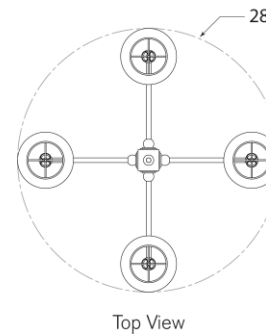

## Hulton Medium Chandelier

Item # TOB 5189PN-L

Designer: Thomas O'Brien

Height: 36.5"

Width: 28"

Canopy: 5" Square

Finishes: PN

Shade Treatments: L

Shade Details: 4" x 6" x 6.5"

Socket: 4 - E12 Candelabra

Wattage: 4 - 40 B11

Weight: 31 Pounds

Top View

Side View