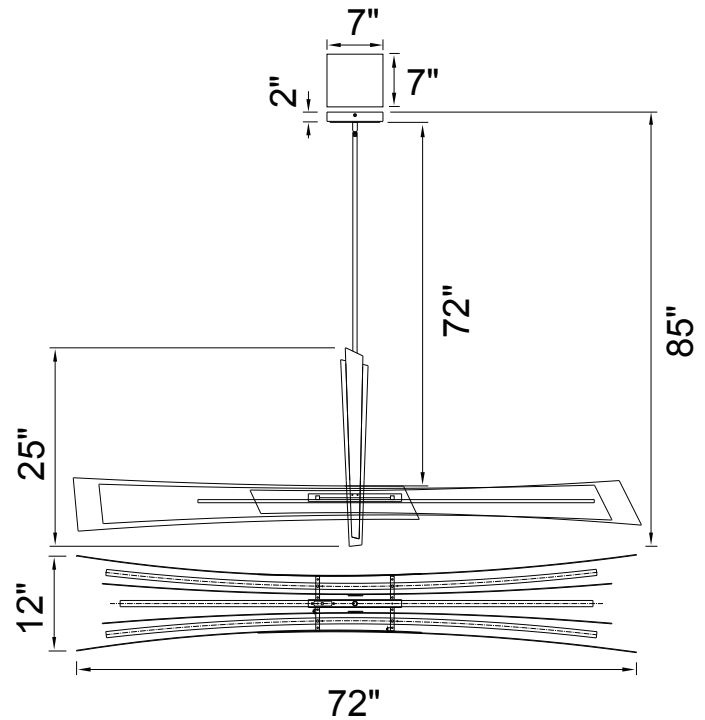

PROJECT: \_\_\_\_\_  
 FIXTURE TYPE: \_\_\_\_\_  
 LOCATION: \_\_\_\_\_  
 CONTACT/PHONE: \_\_\_\_\_

|            |             |
|------------|-------------|
| Item       | 1717P72-101 |
| Collection | SOLARA      |
| Category   | Chandelier  |
| Finish     | Black       |
| Glass      | -----       |
| Crystal    | -----       |
| Acrylic    | -----       |

|                       |                 |
|-----------------------|-----------------|
| Shade Color           | -----           |
| Min Assembled Height  | 27"             |
| Max Assembled Height  | 85"             |
| Width                 | 72"             |
| Length                | 12"             |
| Extension Wall Mounts | -----           |
| Input                 | 120V AC,60HZ,AC |

|              |                 |
|--------------|-----------------|
| Lumens       | 2340            |
| Light Source | LED             |
| Bulb Info.   | 45W             |
| Included     | -----           |
| Dimmable     | Yes             |
| Colour Temp  | 3000,4000,5000K |
| Weight       | 38 Lbs          |