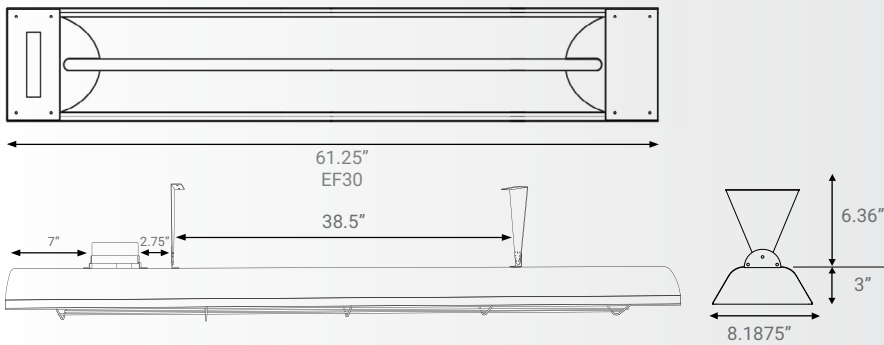

Project _____

Type _____ Date _____

Address _____

Company _____

EF30 Series

Color Options

FEATURES

Designed using a mix of functionality and style, these 3000-watt heaters use quartz heating elements and include 6-inch wall/ceiling brackets. The heating range for the Eurofase 61-inch 3000-Watt Single element heater is approximately 8 feet x 8 feet (64sqft).

HEAT COVERAGE AREA: 8'x8' (64 sq.ft.)

SPECIFICATIONS

WATTAGE	3000 Watts
FAMILY/ SERIES	EF30
VOLTAGE RATING	208V, 240V, 277V, 480V
TOTAL AMPS	14.4A**, 12.5A, 10.8A, 6.25A**
FINISH	Black, Stainless Steel, White, Custom
CONSTRUCTION	Stainless Steel (304 SS)
HEATING AREA (Approximate)	8'x8' (64 sq.ft.)
COMPATIBLE ELEMENTS	EF30208E, EF30240E, EF30277E, EF30480
MOUNTING OPTIONS	Wall/ Ceiling/ Flush/ Pole*
MOUNTING ANGLE (Wall/Ceiling)	30°/45°
MOUNTING ANGLE (Pole)*	0°/15°/30°/45°/60°
LENGTH	61.25"
HEIGHT	8.1875"
DEPTH(With 6.36" Brackets)	9.36" (6.36"+3")
WEIGHT	14.8 LBS
INFRARED HEAT TECHNOLOGY	MEDIUM WAVE
IPX RATING	IPX4
WARRANTY	3 year

Actual output wattage ranging 90% to 105% of the rated output wattage.
** Load calculation may change on a 3-phase system feed.

SPECIFICATION GUIDE

WATTAGE	CODE	VOLTAGE	CODE	FINISH	CODE	DECOR PLATE	DECOR PLATE CODE
3000W	EF30	208V	208	STAINLESS STEEL	S	CHEVRON	1
		240V	240	BLACK	B	CLOVER	2
		277V	277	WHITE	W	MASON	3
		480V	480	CUSTOM	CS (RAL#)	ASTRA	4
						BRIX	5
						STELLA	6
						ADMIRAL	7

ORDERING GUIDE EXAMPLE:
3000W + 277V + STAINLESS STEEL FINISH = EF30 + 277 + S = EF30277S

ORDERING GUIDE EXAMPLE:
3000W + 277V + STAINLESS STEEL FINISH + DECOR PLATE CHEVRON = EF30 + 277 + S + 1 = EF30277S1