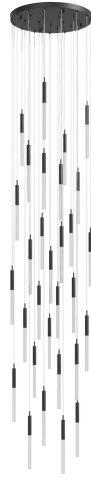

AVE

L I G H T I N G

Item#: HF2031-BOA-BK

Product Type MULTI PORT PENDANT
Collection Name MAIN ST. COLLECTION
Finish BLACK
Length-Ext. 30 in.
Width 30 in.
Height 158 in.
Weight 54 lbs
Voltage 120
Lumens 9300
Listing UL
Light Source BULB
Bulb Quantity 31
Bulb Wattage 3
Bulb Base Type G9 LED
Bulb Included YES
Dimmable YES
Sloped Install YES
Warranty 1 YEAR LIMITED ELECTRICAL
WARRANTY

COMPANY NAME:
DATE:
PROJECT NAME:
LOCATION:
APPROVED BY:
PRODUCT ITEM CODE: HF2031-BOA-BK