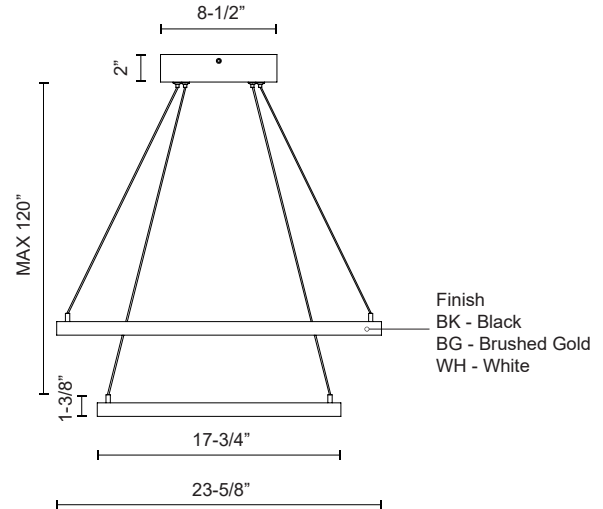

White

SPECIFICATION DETAILS

Fixture Dimensions	L23-5/8" x W23-5/8" x H1-3/8"
Light Source	LED with DC Driver
Wattage	87W
Total Lumens	6500lm
Delivered Lumens	BG-3065lm; BK-2370lm; WH-3690lm;
Voltage	120-277V
Color Temperature	3000K
CRI (Ra)	90CRI
Optional Color Temps	2700K - 5000K Available, Minimum Order Quantities Apply
LED Rated Life	50,000 hours
Dimming	100% - 10%, TRIAC or ELV Dimmer (Not Included) or 0-10V Dimmer (Not Included)
Diffuser Details	Frosted Silicone Diffuser
Adjustable	Yes
Wire Length	120" Max
Wire Type	BG - Black Wire; BK - Black Wire; WH - Clear Wire;
Minimum Hang Height	16"
Sloped Ceiling Adaptable	Yes
Location	Dry
Illumination Direction	Downlight
Canopy Dimensions	L8-1/2" x W8-1/2" x H2"
Paint Finish	BG01(Canopy); BG02(Fixture Body); BK02; WH02;
Material	Aluminum + Polymeric Material
CEC Title 24 JA8	Yes, JA8, 2022

* For custom options, consult factory for details.

* For warranty information, please visit www.kuzcolighting.com/warranty

DESCRIPTION

Extruded aluminum with rectangular profile. Flush silicone diffuser. Two tiers. Matte powder-coated finish. Down light