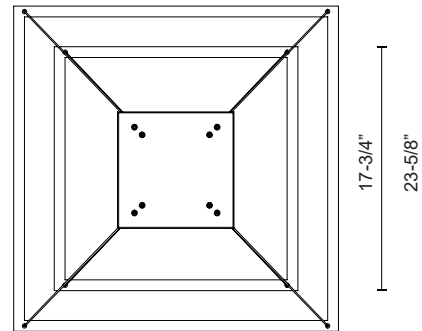

KUZCO

CANADA: 19054 28TH AVENUE - SURREY, BC V3Z 6M3

USA: 3035 E. LONE MOUNTAIN ROAD - LAS VEGAS, NV 89081

WWW.KUZCOLIGHTING.COM

© 2021 KUZCO LIGHTING. ALL RIGHTS RESERVED.

COMMENT