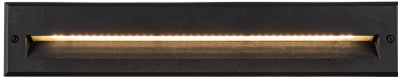

NEWPORT
ER72420
STEP LIGHTS

PROJECT

ER72420-BK
Black

ER72420-GY
Gray

SPECIFICATION DETAILS

Fixture Dimensions	W19-3/8" x H3-5/8" x E2-1/8"
Light Source	AC LED Module
Wattage	16W
Total Lumens	1275lm
Delivered Lumens	BK-335lm; GY-420lm*
Voltage	120V
Color Temperature	3000K
CRI (Ra)	90CRI
Optional Color Temps	2700K - 5000K Available, Minimum Order Quantities Apply
LED Rated Life	50,000 hours
Dimming	100% - 10%, ELV Dimmer (Not Included)
Illumination Direction	Down
Mounting Style	Wall Mount, Down Only
Material	Aluminum
Glass Details	Frosted Glass Diffuser
Back Box Details	ER72420-CBOX (Wet Location) (Sold Separately); ER72420-MBOX (Dry Location) (Sold Separately);
ADA Compliant	Yes
Location	Wet, IP65
Paint Finish	BK02; GY01;
Height to Center	1-3/4"

* For custom options, consult factory for details.

* For warranty information, please visit www.kuzcolighting.com/warranty

DESCRIPTION

This exterior recessed light is a classic, rectangle-shaped 10 inch long die-cast aluminum recessed light and utilizes LED light sources. The housing is designed to light an exterior or interior staircase or any other area that calls for a lighting from a concealed aperture. Choose from black or gray powder coat. Requires either back-box with fixture ER72420-MBOX (Dry Location) or ER72420-CBOX(Wet Location). Back-box sold separately.