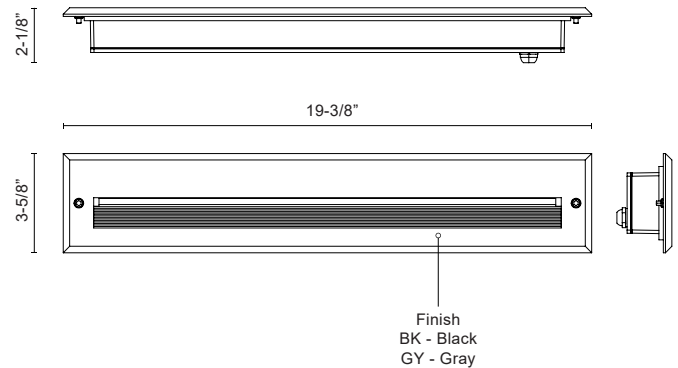

NEWPORT
ER72420
STEP LIGHTS

PROJECT

ER72420-BK
Black

ER72420-GY
Gray

SPECIFICATION DETAILS

Fixture Dimensions	W19-3/8" x H3-5/8" x E2-1/8"
Light Source	AC LED Module
Wattage	16W
Total Lumens	1275lm
Delivered Lumens	BK-335lm; GY-420lm*
Voltage	120V
Color Temperature	3000K
CRI (Ra)	90CRI
Optional Color Temps	2700K - 5000K Available, Minimum Order Quantities Apply
LED Rated Life	50,000 hours
Dimming	100% - 10%, ELV Dimmer (Not Included)
Illumination Direction	Down
Mounting Style	Wall Mount, Down Only
Material	Aluminum
Glass Details	Frosted Glass Diffuser
Back Box Details	ER72420-CBOX (Wet Location) (Sold Separately); ER72420-MBOX (Dry Location) (Sold Separately);
ADA Compliant	Yes
Location	Wet, IP65
Paint Finish	BK02; GY01;
Height to Center	1-3/4"

* For custom options, consult factory for details.

* For warranty information, please visit www.kuzcolighting.com/warranty

DESCRIPTION

This exterior recessed light is a classic, rectangle-shaped 10 inch long die-cast aluminum recessed light and utilizes LED light sources. The housing is designed to light an exterior or interior staircase or any other area that calls for a lighting from a concealed aperture. Choose from black or gray powder coat. Requires either back-box with fixture ER72420-MBOX (Dry Location) or ER72420-CBOX(Wet Location). Back-box sold separately.