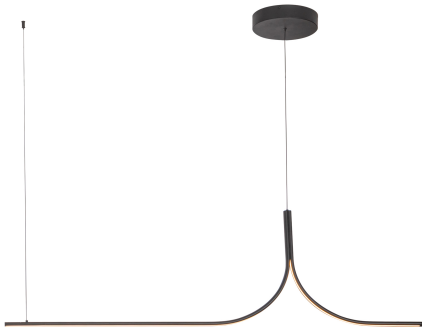

Thread 5-ft Linear Pendant

Model	Color Temperature	Wattage	Voltage	Total Lumens	Delivered Lumens	Dimmer Support (Optional, Not Included)
LP17905-UNV-010 LP17905-BK-UNV-010	3000K	30W	120-277V	2520lm	1530lm*	TRIAC/ELV/0-10V
LP17905-UNV-010-RT LP17905-BK-UNV-010-RT	3000K	30W	120-277V	2520lm	1530lm*	TRIAC/ELV/0-10V

The Thread collection by Branch Creative offers unparalleled customization, allowing you to design the perfect size and configuration for your space. With the ability to connect up to three pendants to a single LED driver—or more for a striking layered effect—Thread adapts seamlessly to your needs. Minimalist yet refined, this versatile collection adds a bespoke touch to spaces of any scale.

SPECIFICATION DETAILS

Fixture Dimensions	L59-1/8" x W1-1/4" x H17"
Canopy Dimensions	D8-3/4" x H1-5/8" -RT SKU: D4-3/4" x H5/8"
Minimum Hang Height	24"
Location	Dry
Diffuser Details	White Silicone Diffuser
Dimming Range	100% - 10%
Illumination Direction	Down
Light Source/Life	LED (50,000 hours) 90CRI
Material	Aluminum, Polymeric Material
Slopped Ceiling Adaptable	Yes
Wire Length	120"
Wire Style	Black Wire
Compliance	ETL Certified: Yes