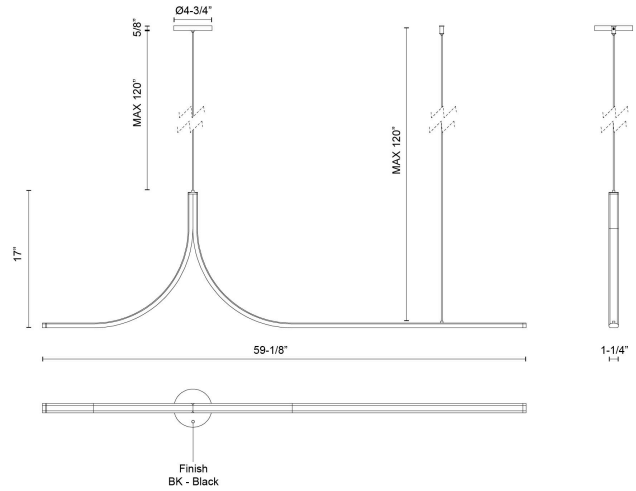

Thread 5-ft Linear Pendant

Model	Color Temperature	Wattage	Voltage	Total Lumens	Delivered Lumens	Dimmer Support (Optional, Not Included)
LP17905-UNV-010 LP17905-BK-UNV-010	3000K	30W	120-277V	2520lm	1530lm*	TRIAC/ELV/0-10V
LP17905-UNV-010-RT LP17905-BK-UNV-010-RT	3000K	30W	120-277V	2520lm	1530lm*	TRIAC/ELV/0-10V

The Thread collection by Branch Creative offers unparalleled customization, allowing you to design the perfect size and configuration for your space. With the ability to connect up to three pendants to a single LED driver—or more for a striking layered effect—Thread adapts seamlessly to your needs. Minimalist yet refined, this versatile collection adds a bespoke touch to spaces of any scale.

SPECIFICATION DETAILS

Fixture Dimensions	L59-1/8" x W1-1/4" x H17"
Canopy Dimensions	D8-3/4" x H1-5/8" -RT SKU: D4-3/4" x H5/8"
Minimum Hang Height	24"
Location	Dry
Diffuser Details	White Silicone Diffuser
Dimming Range	100% - 10%
Illumination Direction	Down
Light Source/Life	LED (50,000 hours) 90CRI
Material	Aluminum, Polymeric Material
Slopped Ceiling Adaptable	Yes
Wire Length	120"
Wire Style	Black Wire
Compliance	ETL Certified: Yes