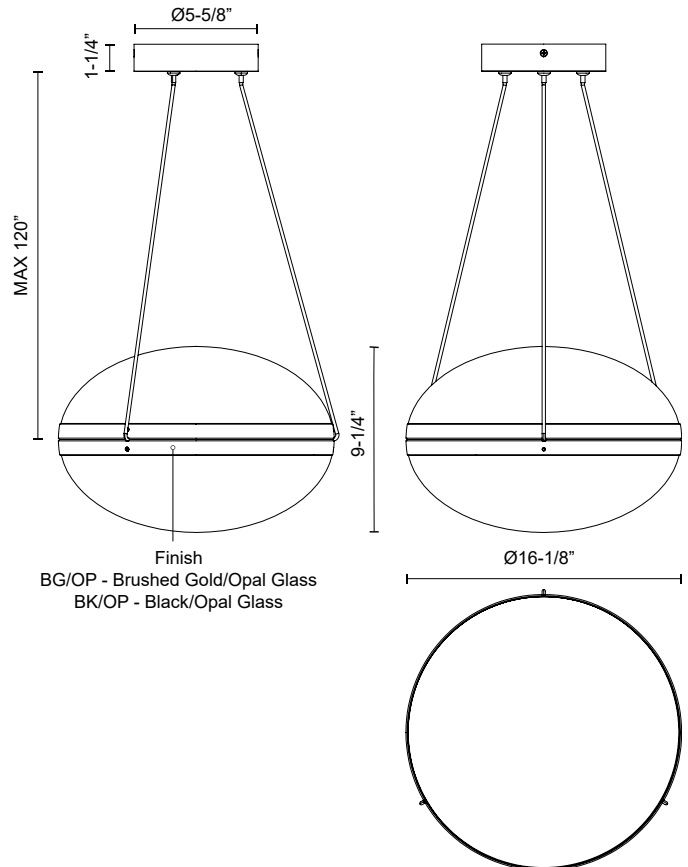

VIRGO PD76316

PENDANTS

PROJECT

SPECIFICATION DETAILS

Fixture Dimensions	D16-1/8" x H9-1/4"
Light Source	LED with DC Driver
Wattage	37W
Total Lumens	2980lm
Delivered Lumens	BG/OP-1818lm; BK/OP-1745lm;
Voltage	120V
Color Temperature	3000K
CRI (Ra)	90CRI
Optional Color Temps	2700K - 5000K Available, Minimum Order Quantities Apply
LED Rated Life	50,000 hours
Dimming	100% - 10%, TRIAC or ELV Dimmer (Not Included)
Diffuser Details	Frosted Interior Acrylic
Glass Details	Clear External Glass
Adjustable	Yes
Wire Length	120" Max
Wire Type	Black
Minimum Hang Height	20"
Sloped Ceiling Adaptable	Yes
Location	Dry
Compliance	T24-JA8
Illumination Direction	Up/Down
CEC Title 24 JA8	Yes, JA8-22
Canopy Dimensions	D5-5/8" x H1-1/4"

* For custom options, consult factory for details.

* For warranty information, please visit www.kuzcolighting.com/warranty

DESCRIPTION

The Virgo Collection's striking resemblance to a space vessel will have all eyes on it no matter where it finds its home. The beautifully clear, curved exterior glass showcases the soft frosted internal diffuser in a way that makes you feel as though you're staring into the interior of a spacecraft coasting through the galaxy. With two stunning finishes available, you can create a one-of-a-kind lighting area in any space.

KUZCO

19054 28TH AVENUE
SURREY - BC V3Z 6M3
CANADA

WWW.KUZCOLIGHTING.COM

COMMENT