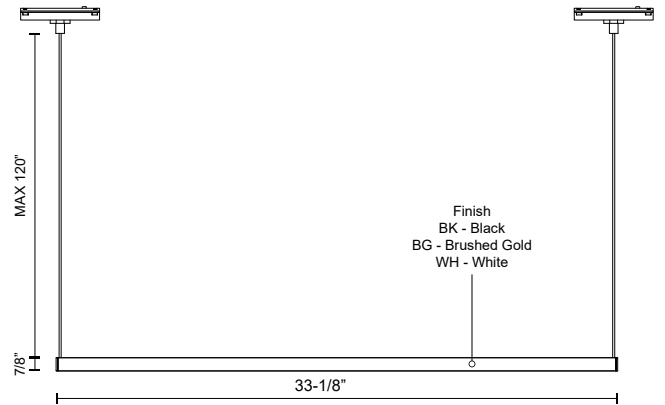

TRL29433-BG
 Brushed Gold

TRL29433-BG-4K
 Brushed Gold

TRL29433-BK
 Black

TRL29433-BK-4K
 Black

TRL29433-WH-4K
 White

TRL29433-WH
 White

SPECIFICATION DETAILS

Fixture Dimensions	L33-1/8" x W1-1/8" x H7/8"
Light Source	Low Voltage LED
Wattage	28W
Total Lumens	1905lm
Delivered Lumens	BK-1497lm (@3000K); BK-1575lm* (@4000K); BG-1540lm* (@3000K); BG-1580lm* (@4000K); WH-1605lm* (@3000K); WH-1660lm* (@4000K)
Voltage	48V, with DC Class 2 LED driver (see available canopy/driver options)
Color Temperature	3000K; 4000K;
CRI (Ra)	90CRI
LED Rated Life	50,000 hours
Adjustable	Yes
Wire Length	120" Max
Wire Type	BK-Black Wire; BG-Black Wire; WH-White Wire
Sloped Ceiling Adaptable	Yes
Location	Dry
CEC Title 24 JA8	Yes, JA8-2022
Illumination Direction	Downlight
Material	Aluminum + Polymeric Material
Paint Finish	BK02; BG01; WH02
Minimum Hang Height	6"

* For custom options, consult factory for details.

* For warranty information, please visit www.kuzcolighting.com/warranty

DESCRIPTION

Introducing the Kyan track head for the Kuzco Trilo track system. Create stunning statements with this multi-cell linear pendant design that provides ample downwards illumination to your space. Connect Kyan anywhere along the Trilo track system to use. Each pendant comes with 120" of wire to adjust to the needs of your space.