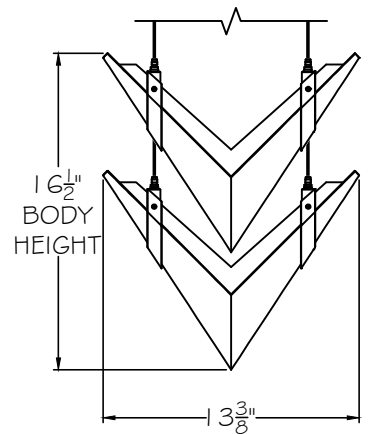

CUSTOMER REFERENCE DRAWING

STYLE CONFIGURATIONS:

-1ST (STANDARD BLACK 1018)

-6ST (CHAMPAGNE 1088)

This drawing, specifications and the product depicted are the exclusive property of Fine Art Handcrafted Lighting®. In compliance with US copyright and patent requirements, notice is hereby given that this document and the product depicted shall not be copied, altered or used in any manner without the expressed written consent of Fine Art Handcrafted Lighting®.