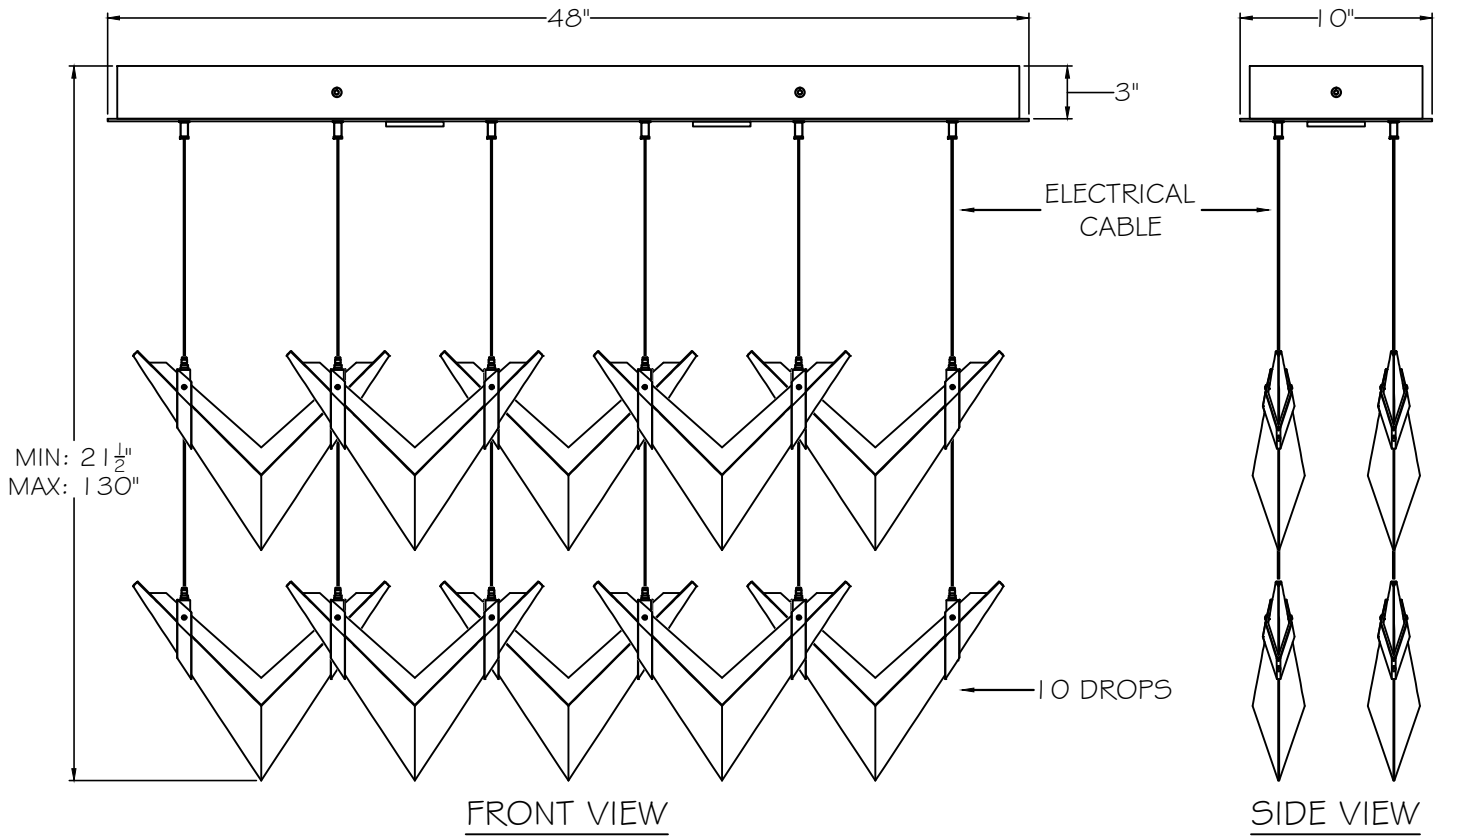

CUSTOMER REFERENCE DRAWING

STYLE CONFIGURATIONS:

-1ST (STANDARD BLACK 1018)

-6ST (CHAMPAGNE 1088)

This drawing, specifications and the product depicted are the exclusive property of Fine Art Handcrafted Lighting®. In compliance with US copyright and patent requirements, notice is hereby given that this document and the product depicted shall not be copied, altered or used in any manner without the expressed written consent of Fine Art Handcrafted Lighting®.

www.finearthl.com Tel:(305) 821-3850  
FINE ART LAMPS®

STYLE NUMBER:

100052

DATE:

9/18/2024