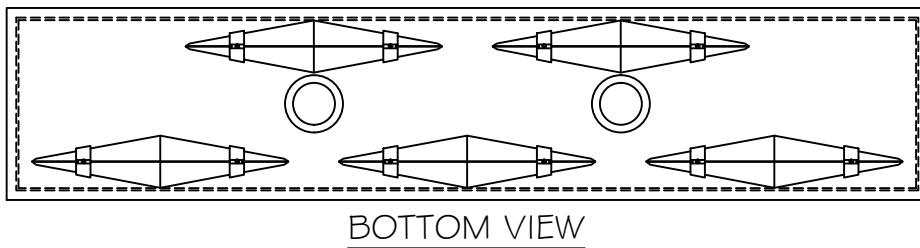

CUSTOMER REFERENCE DRAWING

STYLE CONFIGURATIONS:

-1ST (STANDARD BLACK 1018)

-6ST (CHAMPAGNE 1088)

This drawing, specifications and the product depicted are the exclusive property of Fine Art Handcrafted Lighting®. In compliance with US copyright and patent requirements, notice is hereby given that this document and the product depicted shall not be copied, altered or used in any manner without the expressed written consent of Fine Art Handcrafted Lighting®.