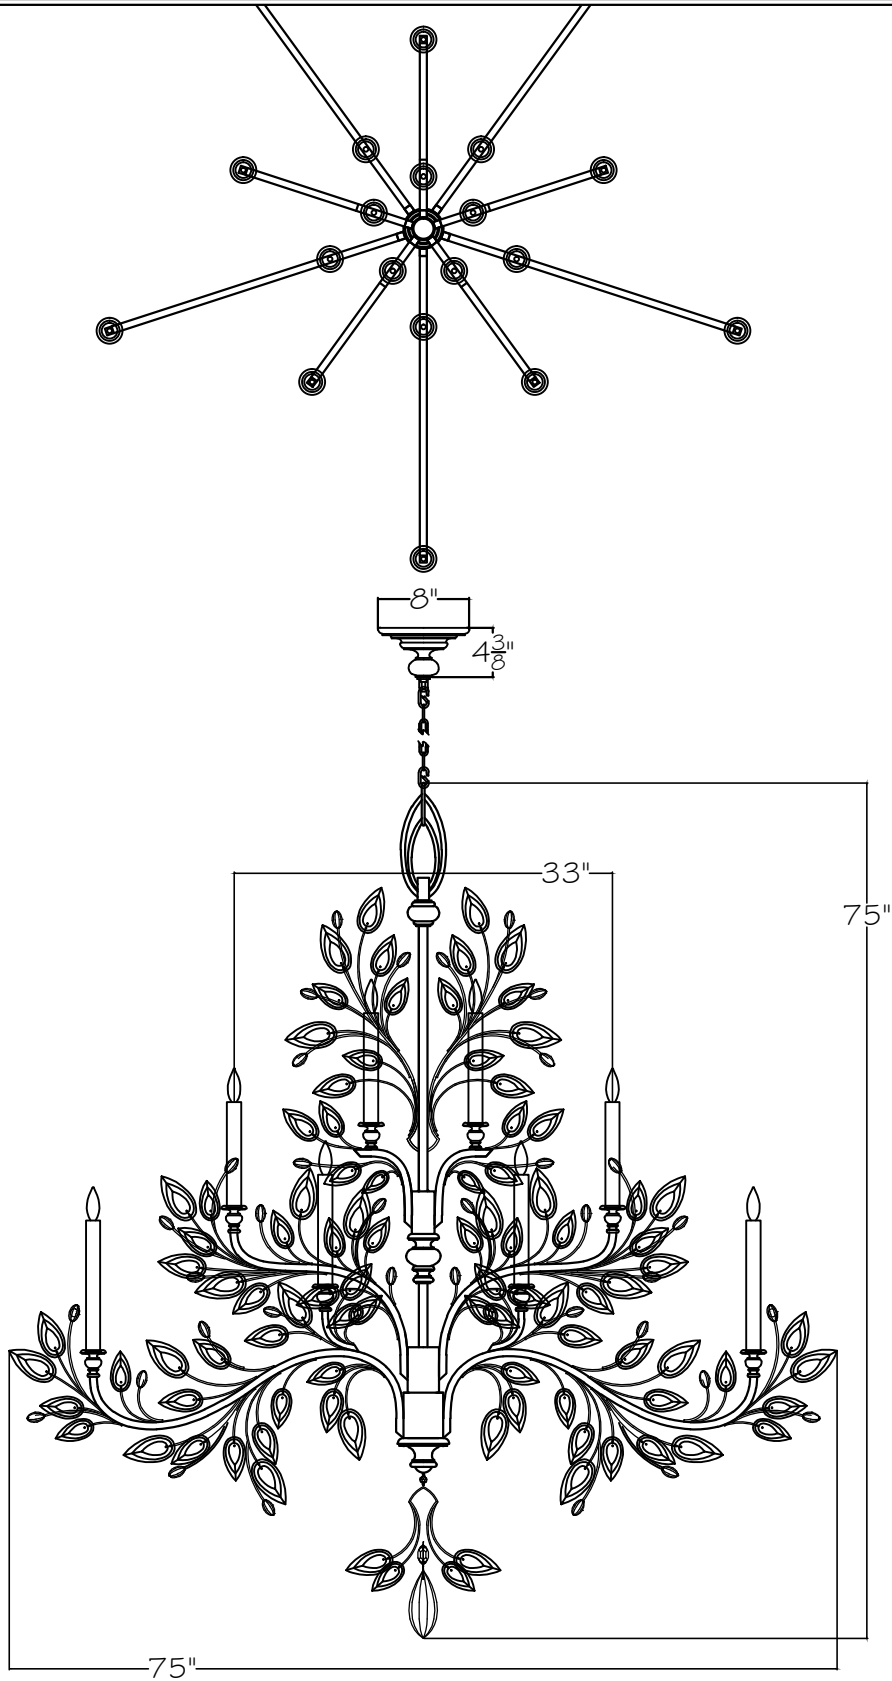

CUSTOMER REFERENCE DRAWING

STYLE CONFIGURATIONS:

-ST SILVER

774540 GOLD

-SF41 SILVER

-SF33 GOLD

This drawing, specifications and the product depicted are the exclusive property of Fine Art Handcrafted Lighting®. In compliance with US copyright and patent requirements, notice is hereby given that this document and the product depicted shall not be copied, altered or used in any manner without the expressed written consent of Fine Art Handcrafted Lighting®.

www.finearthl.com

Tel:(305) 821-3850
FINE ART LAMPS®

Fax:(305) 513-5736

STYLE NUMBER:

771240

DATE:

4/17/2020